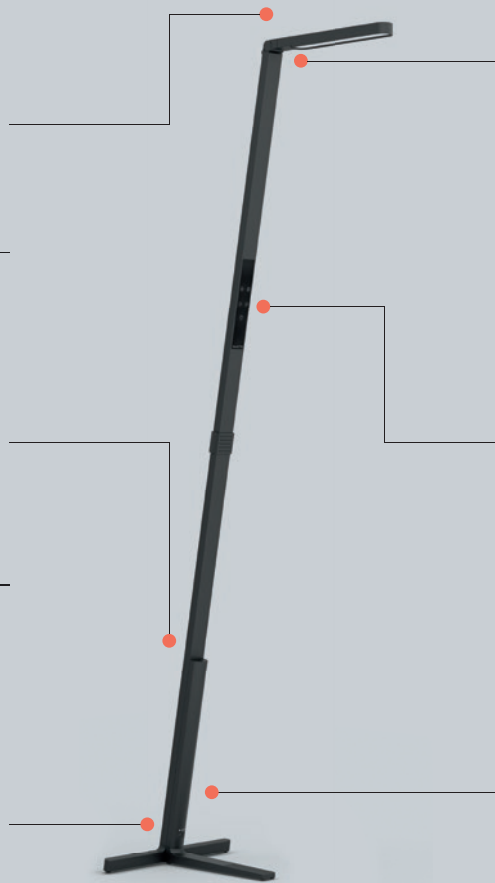

FLEX UP[®]

Fact Sheet

Powerful, glare-free light for well-being and productivity

Flexible USB-C charging:
Via Homebase or directly on the lamp

Intuitive and individual control of light intensity and light color

LUCTRA® FLEX UP® - PORTABLE FLOOR LAMP

Light

The perfect glare-free light, approx. 1,000 lumens, can be precisely adjusted thanks to the high-quality joints.

Battery

The powerful, replaceable battery provides up to 60 hours of light and fully recharges in just 4 hours.

Homebase

With the compact charging homebase, FLEX UP® can be placed freely anywhere in the room. Without the homebase, the lamp can be easily leaned against a wall or desk.

Surface protection

The double integrated leaning guard protects surfaces from scratches and prevents accidental slipping.

Portable designer floor lamp for modern, flexible working environments

Ideal lighting everywhere – for focused work and relaxed breaks

- Rotatable lamp head for precise direct or indirect light alignment
- Fast charging function – fully charged in just 4 hours
- Over 400 days of standby time for ready use at any time
- Free-standing or elegantly leaning against a wall or table